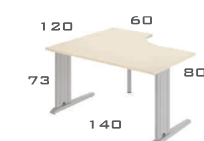

BIURKA PROSTOKĄTNE NOVA RECTANGULAR DESKS NOVA

NOVA – stelaż metalowy z pionowym prowadzeniem kabli.

Opcje:

- zainstalowanie przepustów kablowych Ø 60 lub Ø 80mm
- zainstalowanie blatu ruchomego na klawiaturę
- zastosowanie blendy z płyty, z blachy perforowanej lub płyty czołowej
- dodatkowe wyposażenie w poziomy i pionowy kanał kablowy

NOVA – metal frame with vertical cable duct.

Options:

- fitting of a sliding keyboard tray
- fitting of cable penetration Ø60 mm or Ø80 mm
- board front panel on the desktop or modesty panel made of board or perforated sheet
- additional vertical and horizontal cable duct

BIURKA ERGONOMICZNE NOVA ERGONOMIC DESKS NOVA

Biurka można dowolnie konfigurować wraz z łącznikami i przystawkami tworząc ciekawe indywidualne zestawy meblowe.

Blaty - płyta melaminowana grubości 25 mm zaokleinowana obrzeżem PCV 2mm w kolorze mebla.

Stelaże metalowe malowane farbą proszkową w kolorze aluminium RAL 9006.

Desks, connectors, and extensions can be freely arranged to create individual furniture sets.

Desktops – 25 mm thick melamine-coated board, edges veneered with 2 mm PVC, veneer colour matching the whole.

Metal frame powder painted with Aluminium (RAL 9006) coloured paint.

BO-04

BO-20P

NOVA